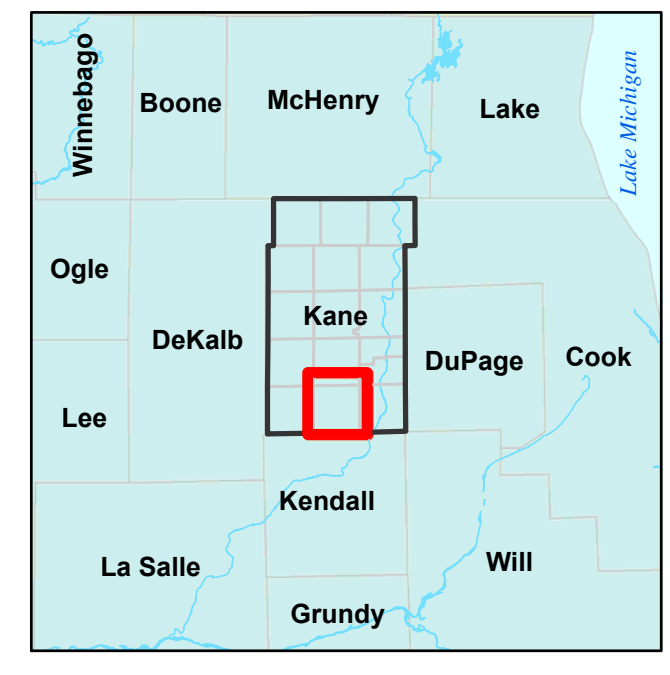

- Legend**
- Other Districts
 - Library District
 - Parcels
 - Township
 - Municipalities
 - Forest Preserves
 - Open Space
 - Creeks
 - Railroads
 - Library

Political Township: Sugar Grove
 Geographic Township: Township 38 North, Range 7 East of the Third Principal Meridian

Kane County GIS-Technologies

GIS-Technologies
 719 Batavia Ave
 Geneva, IL 60134

Voice: (630) 208-8655
 Fax: (630) 208-8659
 gis@kane.il.us

Map Projection: Transverse Mercator
 State Plane - Illinois East, NAD 1983

10/31/2022 pjp

Sugar Grove Public Library District

Kane County, Illinois

1 inch = 1,400 feet

This map does not represent a survey. No accuracy is assumed for the data delineated herein, either expressed or implied by Kane County or its employees. This map is compiled from official records, including plats, surveys, recorded deeds, and contracts, and only contains information required for local government purposes. See the recorded documents for more detailed legal information.
 The TAX CODE information represented here is based upon the previous year tax codes and assessment information. The code changes since previous year assessment cycle may not be shown on this map. The County Clerk's Tax Exemption office has not verified the content or accuracy of this map and is not liable for any errors or omissions in determining a parcel's tax code.